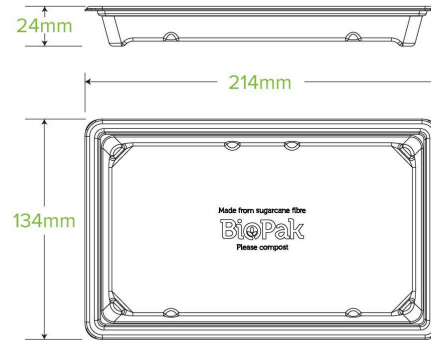

Large BioCane Sushi Tray B-ST-LARGE

Carton quantity: 600	Sleeves per carton: 6	Units per sleeve: 100
Carton Size LxWxH (cm): 44.0 x 32.0 x 42.5	Carton gross weight (kg): 10.000000	Carton barcode: 19344062044670
Raw material: Bagasse - Natural (80% sugarcane pulp & 20% bamboo pulp)	Lining/coating: None	Window material: None
Printing Type: None	Inks: None	Dimensions top LxW (mm): 214x134
Dimensions base LxW (mm): 185x105	Product Depth: 24.0	Product weight (g): 15.2
Thickness: 0.6mm	Use: Hot and cold	Manufactured: China
Customise: Emboss	MOQ custom: 100000	Mould fees: Yes - see custom packaging
Environmental production certified: ISO 14001	Quality product certified: ISO 9001	Factory food safety certified: BRC, HACCP
Corporate social accreditation: SA 8000, BSCI	Home compostable: Certified to AS5810 Australian standards, Certified to NF T51-800 European standards, TBC	Industrially compostable: Certified to AS4376 Australian Standards, Certified to EN13432 European Standard
Recyclable: Yes - In The Paper Recycling if Not Contaminated With Food		