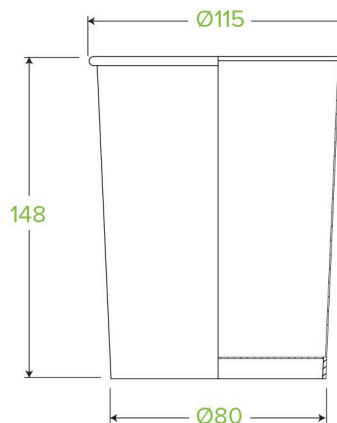

## 950ml / 32oz Natural BioBowl BSCK-32-GS

<b>Carton quantity:</b> 500	<b>Sleeves per carton:</b> 20	<b>Units per sleeve:</b> 25
<b>Carton Size LxWxH (cm):</b> 58.0 x 48.0 x 36.0	<b>Carton gross weight (kg):</b> 15.000000	<b>Carton barcode:</b> 19344062023422
<b>Raw material:</b> Paper	<b>Lining/coating:</b> Bioplastic - Ingeo, PLA	<b>Window material:</b> None
<b>Printing Type:</b> Offset	<b>Inks:</b> Food Contact Safe Inks	<b>Brim fill capacity (ml):</b> 963
<b>Dimensions top LxW (mm):</b> 115x115	<b>Dimensions base LxW (mm):</b> 80x80	<b>Product Depth:</b> 148.0
<b>Product weight (g):</b> 19.7	<b>Thickness:</b> 228gsm + 35gsm PLA	<b>Use:</b> Hot and cold
<b>Manufactured:</b> Taiwan	<b>Customise:</b> Print	<b>MOQ custom:</b> 25000
<b>Mould fees:</b> No	<b>Quality product certified:</b> ISO 9001	<b>Factory food safety certified:</b> BRC, HACCP
<b>Home compostable:</b> No	<b>Industrially compostable:</b> Certified to AS4376 Australian Standards, Certified to EN13432 European Standard	<b>Recyclable:</b> No