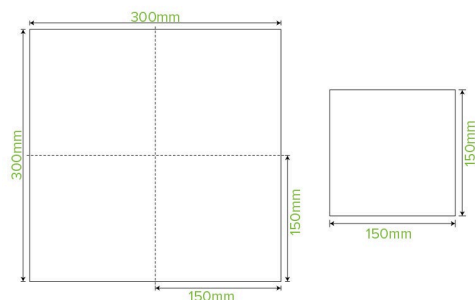

# 2-Ply 1/4 Fold White Lunch BioNapkin L-LN1/4-2PW

Not all paper napkins are created equal! Eco-friendly 1/4 fold white lunch napkins are made from FSC™ Mix certified paper pulp and carbon neutral. These white paper napkins are home compostable. Custom printing available.

<b>Carton quantity:</b> 2000	<b>Sleeves per carton:</b> 20	<b>Units per sleeve:</b> 100
<b>Carton Size LxWxH (cm):</b> 32.0 x 32.0 x 36.0	<b>Carton gross weight (kg):</b> 5.700000	<b>Carton barcode:</b> 19344062020131
<b>Raw material:</b> Paper - FSC™ Mix certified paper	<b>Lining/coating:</b> None	<b>Window material:</b> None
<b>Printing Type:</b> None	<b>Inks:</b> None	<b>Dimensions top LxW (mm):</b> 300x300
<b>Dimensions base LxW (mm):</b> 300x300	<b>Product weight (g):</b> 2.81	<b>Thickness:</b> 2-Ply
<b>Use:</b> N/A	<b>Manufactured:</b> China	<b>Customise:</b> Print
<b>MOQ custom:</b> 60000	<b>Mould fees:</b> Yes - see custom packaging	<b>Environmental production certified:</b> ISO 14001
<b>Quality product certified:</b> ISO 9001	<b>Factory food safety certified:</b> ISO 22000	<b>Corporate social accreditation:</b> SMETA
<b>Home compostable:</b> Yes	<b>Industrially compostable:</b> Yes	<b>Recyclable:</b> Yes - In The Paper Recycling if Not Contaminated With Food